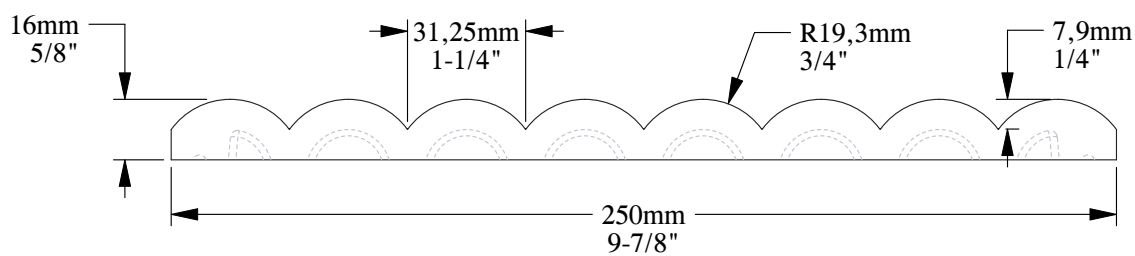

SCALE 1:2

SCALE 1:2

Installation area: 0,5m²

ORAC[®]
DECOR

Biekorfstraat 32
8400 Oostende - Belgium
Tel +32 (0)59 80 32 52
www.oracdecor.com
info@oracdecor.com

Part name: W110

Designed by: ORAC

Designed on: 04-Jan-2019

Unless otherwise specified: all dimensions are in millimeters and inches, scale 1:1, length 2 meters

All information in this document is Orac's exclusive property. It may in no case be reproduced, even partly, be communicated to a third party or used for any possible purpose without ORAC's express written permission. Further legal information can be found at <https://www.oracdecor.com/en/general-sales-conditions>